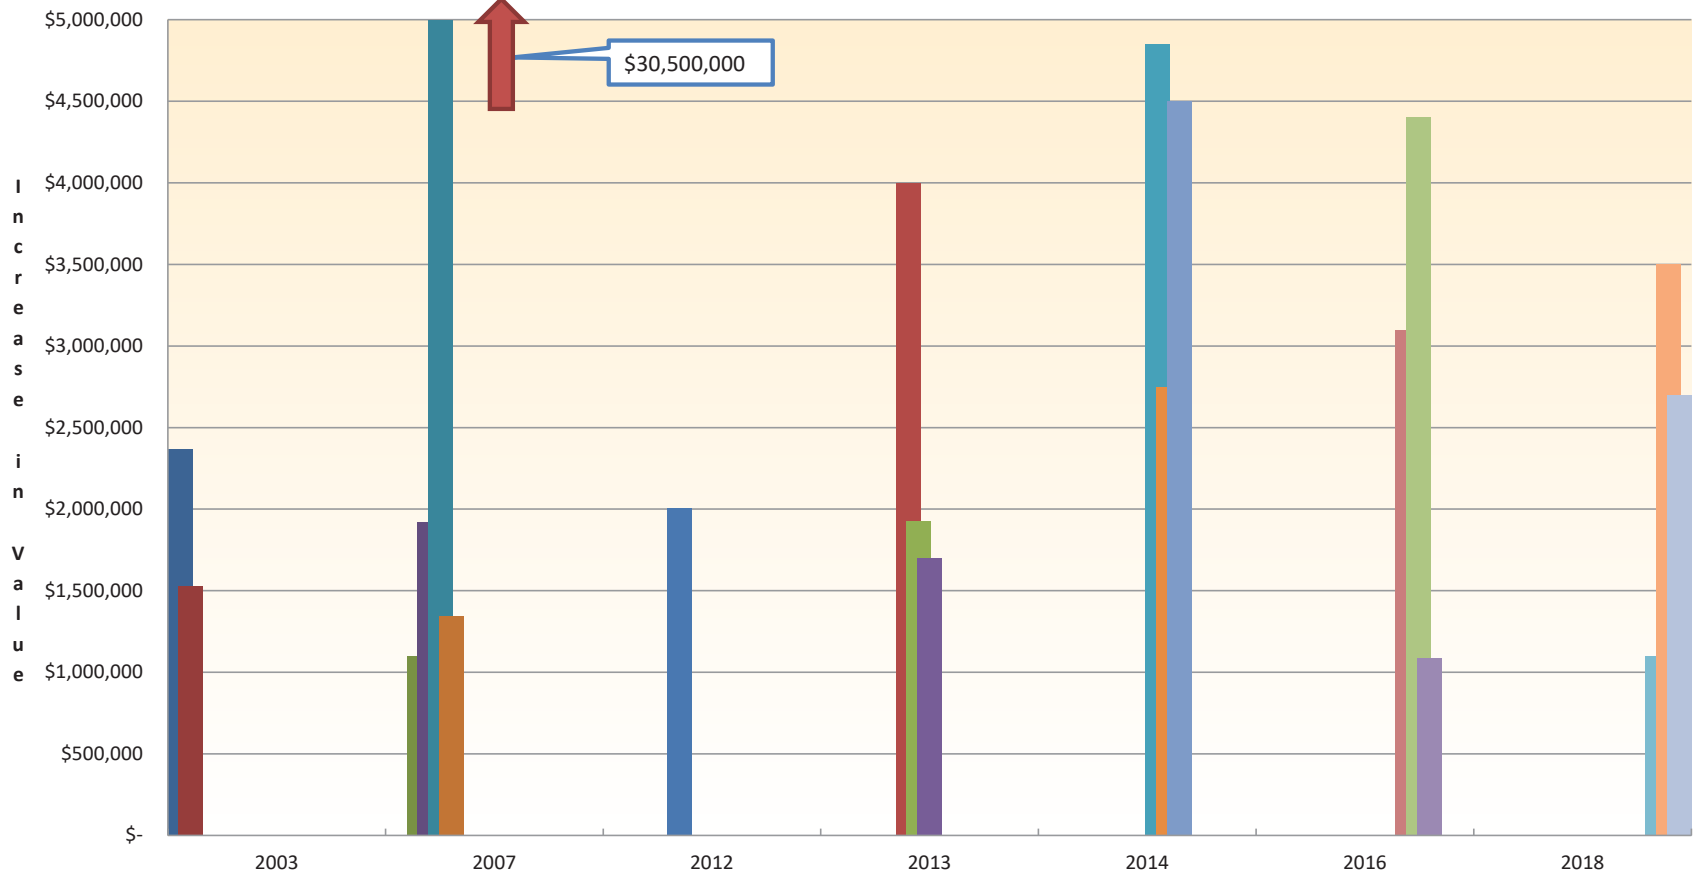

Engel Realty Experience

Engel Realty Company, LLC Sample Real Estate Value Increases

- Highland Tower
- Brookstone
- Beacon Center
- Riverchase Business Park
- Ridge Crossings
- Hoover Court
- Waterford Landing
- Summerchase Riverchase
- Mountain Lodge
- Madison at Shoal Run
- Mayfair Chateau (Refi)
- Summerchase Prattville
- University Place
- Stone Crossing
- Mayfair Chateau (Sale)
- Camelot
- Whitaker Lofts
- Peppertree Lane
- Arbor Village